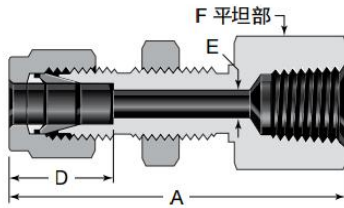

### Bulkhead Female Connector

Order Number	Outer Diameter	size					
		A	D	E	F	Hole Size	Maximum Thickness
<b>Bulkhead Female Connector</b>							
<b>Inch</b>							
SS-BFC-2-2	1/8"X1/8"	1.76	0.50	0.09	9/16	21/64	0.50
SS-BFC-4-2 SS-BFC-4-4	1/4"X1/8" 1/4"X1/4"	1.85 2.04	0.60	0.19	5/8 3/4	29/64	0.40
SS-BFC-6-4	3/8"X1/4"	2.17	0.66	0.28	3/4	37/64	0.44
SS-BFC-8-6 SS-BFC-8-8	1/2"X3/8" 1/2"X1/2"	2.43 2.62	0.90	0.41	15/16 11/16	49/64	0.50
<b>Metric</b>							
SS-BFC-6M-4	6mmX1/4"	51.8	15.3	4.8	19	11.5	10.2
SS-BFC-12M-8	12mmX1/2"	66.5	22.8	9.5	27	19.5	12.7