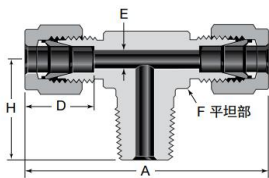

## MALE BRANCH TEE

Order Number	Outer Diameter	size				
		A	D	E	F	H
<b>MALE BRANCH TEE</b>						
<b>Inch</b>						
SS-MBT-2-2	1/8"X1/8"	1.86	0.50	0.09	7/16	0.70
SS-MBT-2-4	1/8"X1/4"	1.94	0.50	0.09	1/2	0.92
SS-MBT-3-2	3/16"X1/8"	1.92	0.54	0.12	7/16	0.70
SS-MBT-4-2	1/4"X1/8"	2.12	0.60	0.19	1/2	0.74
SS-MBT-4-4	1/4"X1/4"	2.12	0.60	0.19	1/2	0.92
SS-MBT-5-2	5/16"X1/8"	2.34	0.64	0.19	5/8	0.82
SS-MBT-6-4	3/8"X1/4"	2.40	0.66	0.28	5/8	1.00
SS-MBT-6-6	3/8"X3/8"	2.62	0.66	0.28	13/16	1.11
SS-MBT-8-6	1/2"X3/8"	2.84	0.90	0.38	13/16	1.11
SS-MBT-8-8	1/2"X1/2"	2.84	0.90	0.41	13/16	1.30
SS-MBT-10-8	5/8"X1/2"	3.06	0.96	0.47	1	1.41
SS-MBT-12-12	3/4"X3/4"	3.14	0.96	0.62	1 1/16	1.45
<b>Metric</b>						
SS-MBT-6M-3	6mmX1/8"	53.9	15.3	4.8	1/2	18.8
SS-MBT-6M-4	6mmX1/4"	53.9	15.3	4.8	1/2	23.4
SS-MBT-8M-3	8mmX1/8"	59.7	16.2	4.8	5/8	20.8
SS-MBT-8M-4	8mmX1/4"	59.7	16.2	6.4	5/8	25.4
SS-MBT-10M-3	10mmX1/4"	67.0	17.2	7.1	13/16	26.2
SS-MBT-12M-4	12mmX1/4"	72.0	22.8	7.1	13/16	28.2
SS-MBT-12M-3	12mmX3/8"			9.5		28.2
SS-MBT-12M-8	12mmX1/2"			9.5		33.0
SS-MBT-16M-8	16mmX1/2"	77.6	24.4	11.9	1	35.8